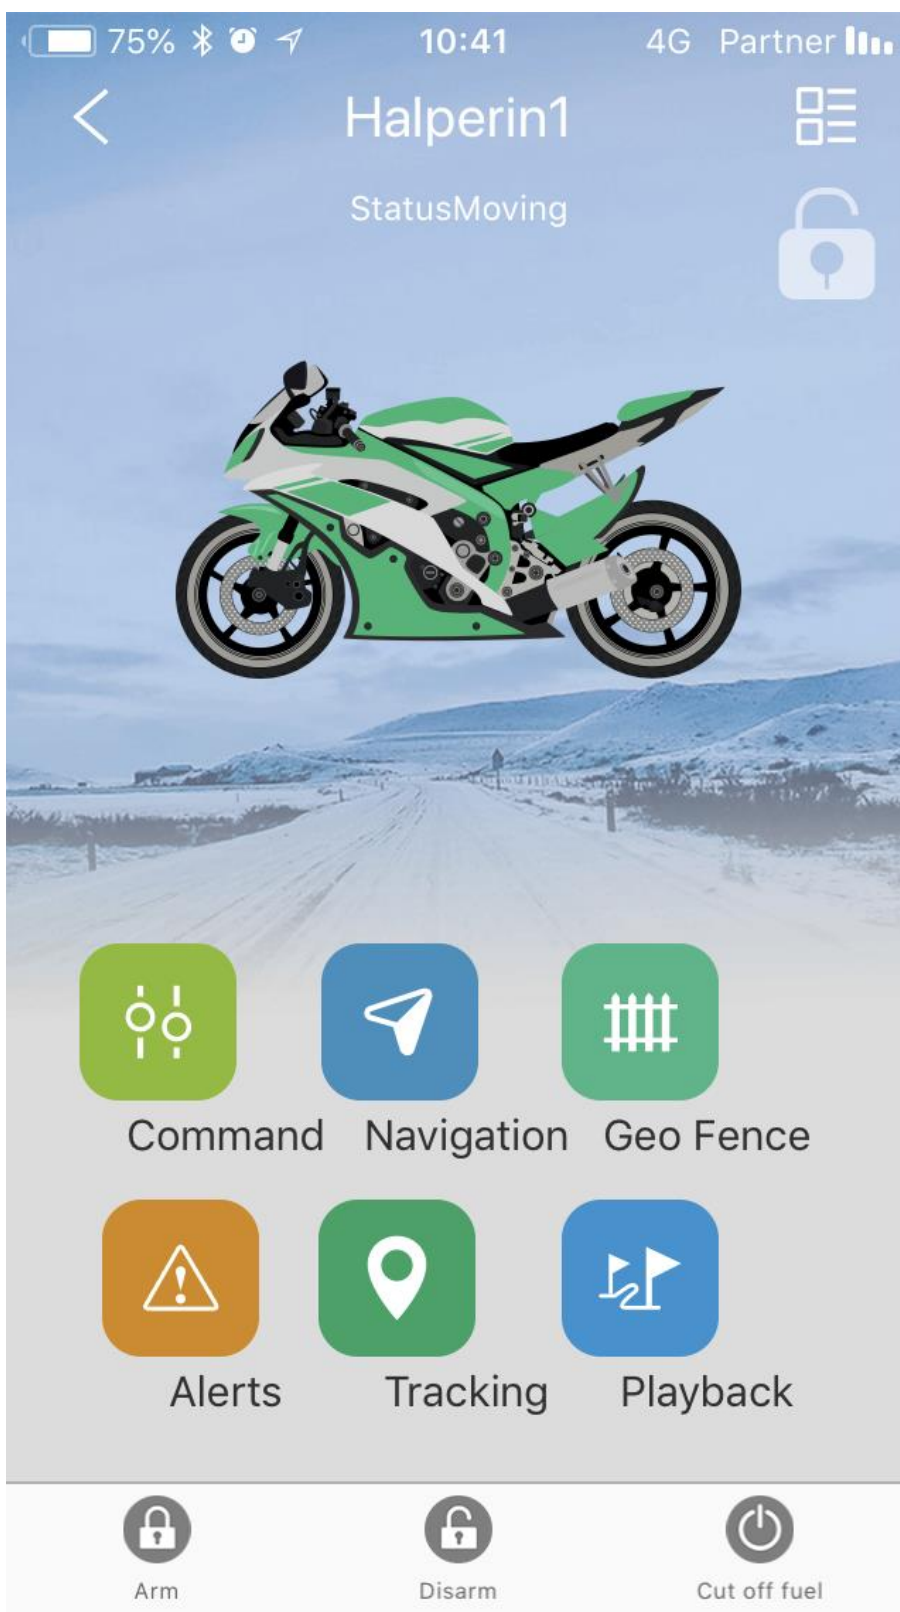

The banner features the Tracksolid logo and website URL [www.tracksolid.com](http://www.tracksolid.com) at the top left. Below it, the text "Fleet Management Solution" is prominently displayed. On the right side, there is a stack of three computer monitors showing various software interfaces, including maps and data dashboards. On the left side, there is a QR code with an arrow pointing to three platform icons: "Available on the App Store", "App for Android", and "Windows PC". Below the QR code, the website URL [www.tracksolid.com](http://www.tracksolid.com) is repeated with an arrow pointing to the Windows PC icon.

### Our Web Platform-[www.tracksolid.com](http://www.tracksolid.com)

תמיכה ב 18 שפות כולל עברית.

תפריט ראשי באפליקציה.

מעקב בזמן אמת בכביש החוף ליד שפיים.

78% 10:28 4G Partner

Tracking

מחלף חוף השרון

געש

שמורת השרון